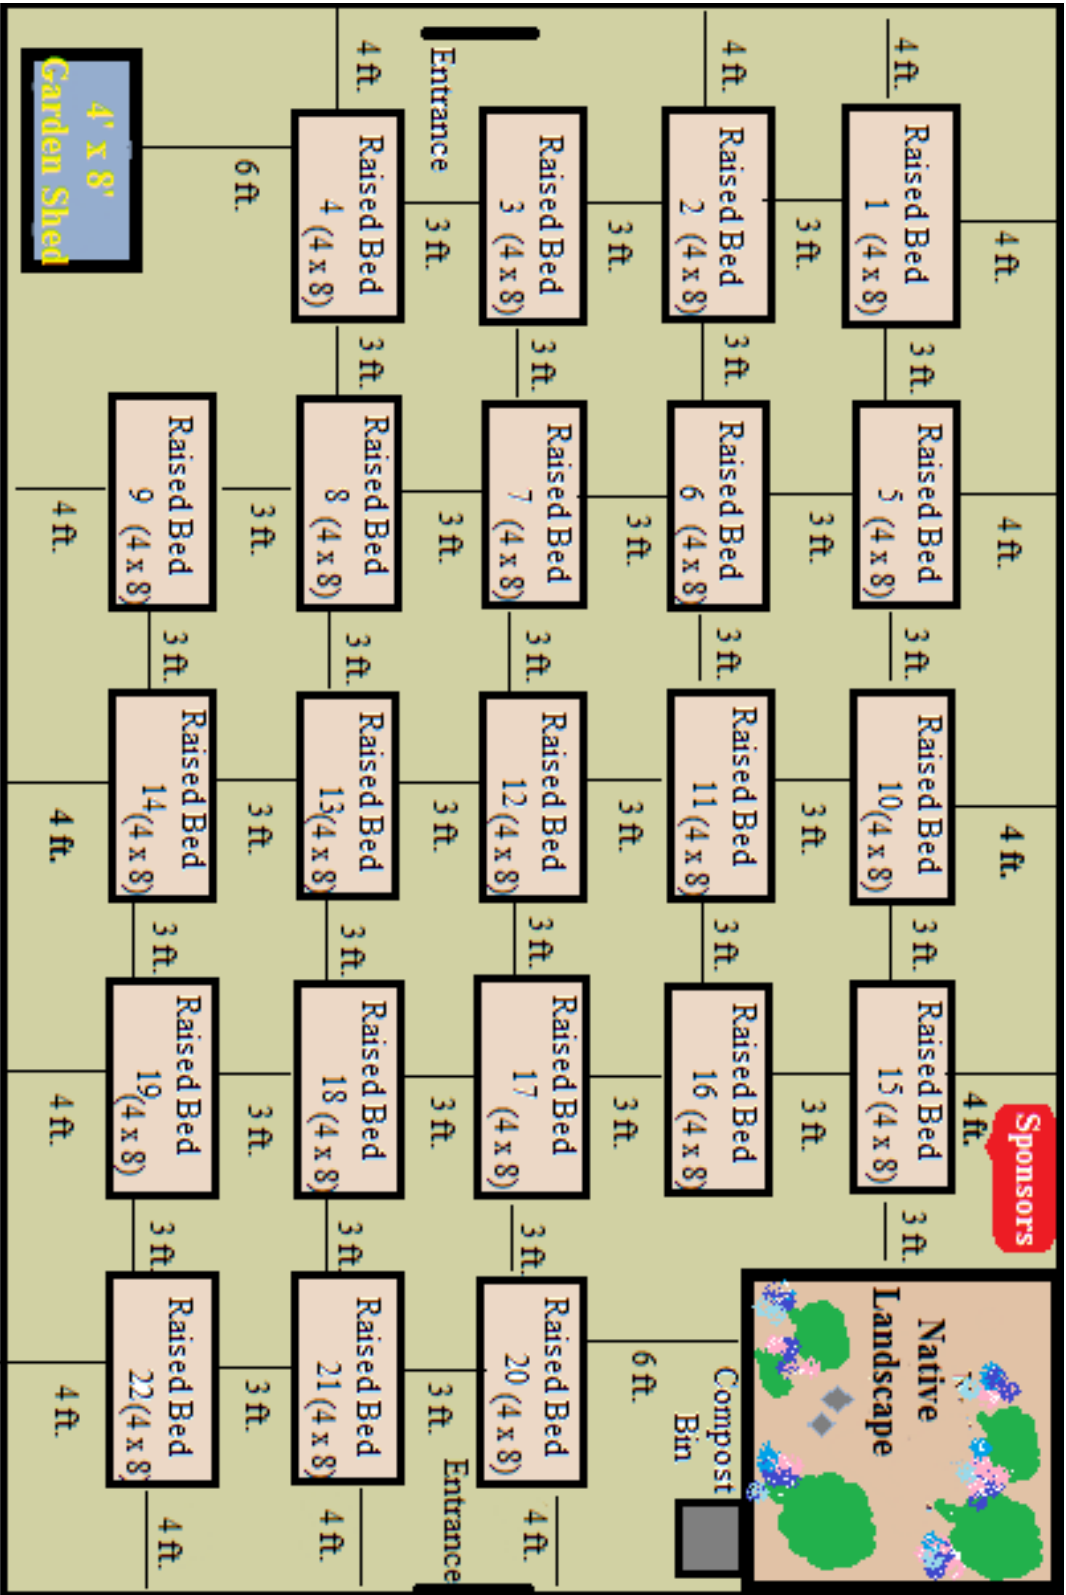

Garden Layout 3-16-17

Flagstone

Crosscreek